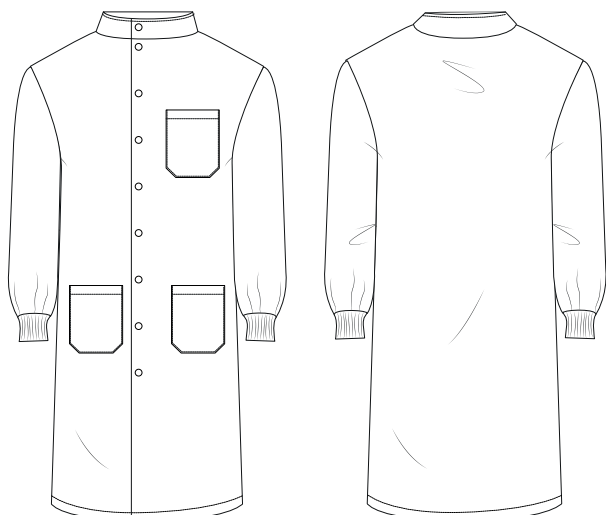

GARMENT SPECIFICATION SHEET

LAB COAT

PROTRACK CODE | MD40

FEATURES

Exposed stud front fastening;
Stand collar;
Single breast patch pocket;
2 lower patch pockets;
Long sleeves with knitted cuffs;
Finished length 108cm.

FABRIC

Polyester/Cotton

WEIGHT

245gsm

SIZE

S - 3XL
Regular

STD COLOUR

Super white